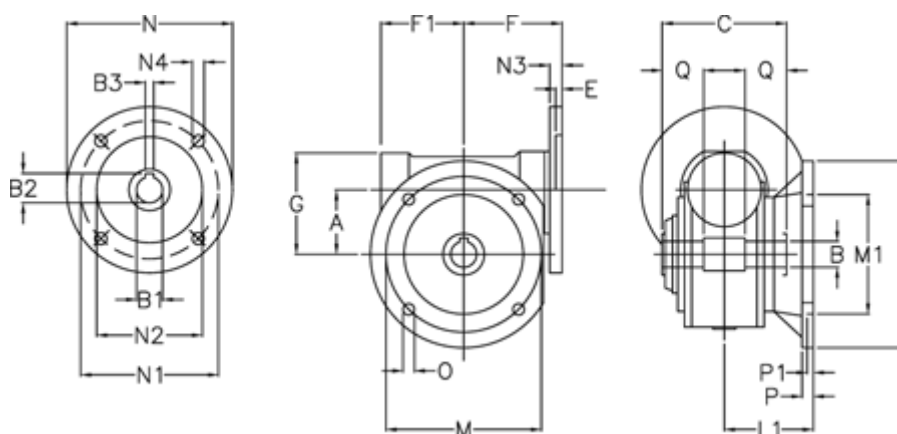

Data Sheet

Article number: 390218502054010

Description: Worm gear
VF 185-FC2-20-100B5, without lubrication

Measures

A	= 185.4	F1	= 205	N2	= 180
B	= 60 H7	G	= 267	N3	= 16
B1	E7 = 28	L	= 400	N4	= 13
B2	= 31.3	L1	= 155.5	O	= 22
B3	H9 = 8	M	= 350	P	= 22
C	= 190	M1	= 280	P1	= 13
E	= 4	N	= 250	Q	= 65
F	= 217	N1	= 215		